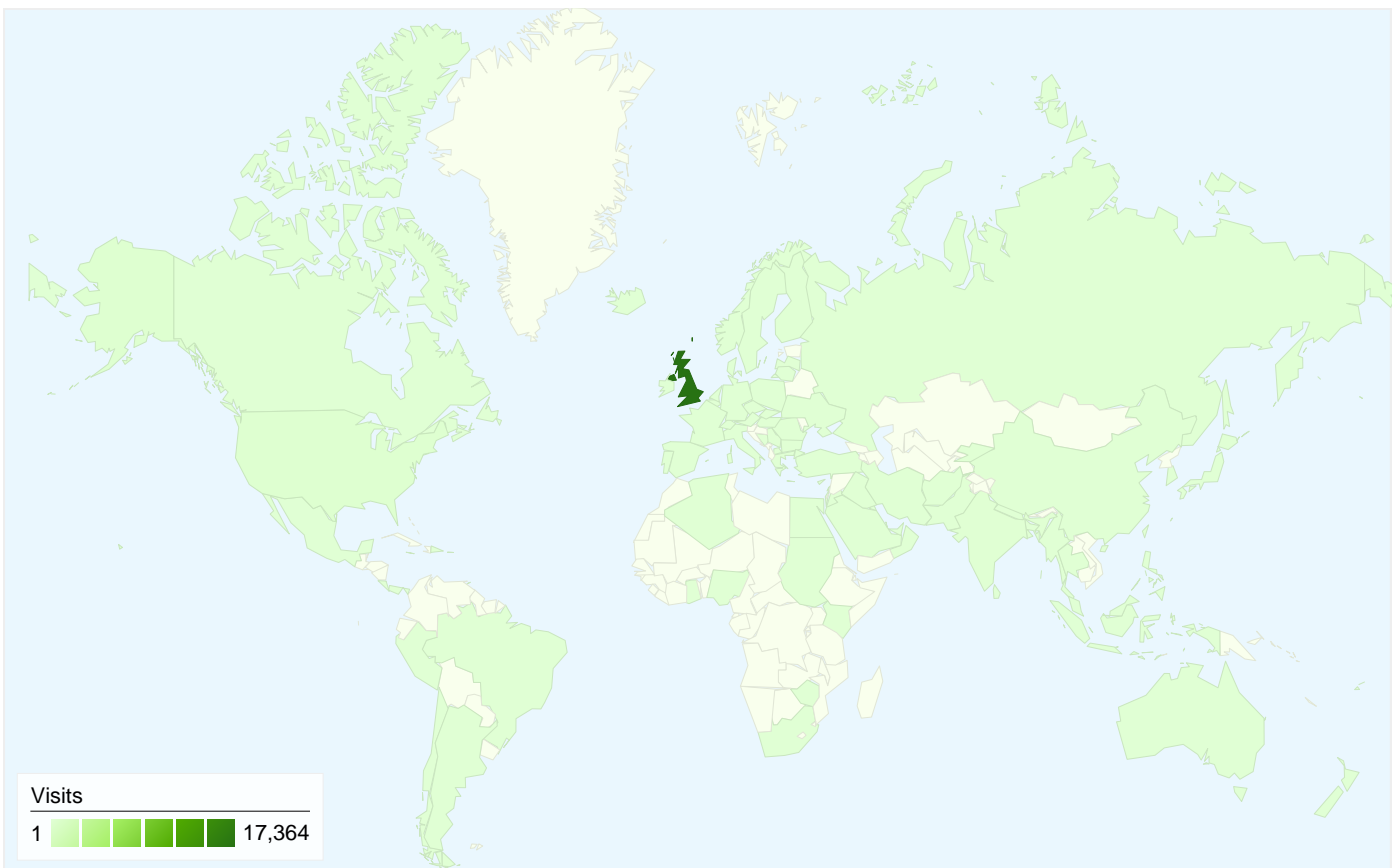

Visitors
13,143

Map Overlay

Traffic Sources Overview

- **Search Engines**
12,846.00 (69.86%)
- **Referring Sites**
4,177.00 (22.72%)
- **Direct Traffic**
1,364.00 (7.42%)

Content Overview

Pages	Pageviews	% Pageviews
/	9,915	15.07%
/work-for-us/current-	6,847	10.41%
/contact/	3,801	5.78%
/work-for-us/	2,783	4.23%
/a-to-z/	2,258	3.43%

13,143 people visited this site

18,387 Visits

13,143 Absolute Unique Visitors

65,800 Pageviews

3.58 Average Pageviews

00:02:15 Time on Site

44.54% Bounce Rate

57.49% New Visits

All traffic sources sent a total of 18,387 visits

7.42% Direct Traffic

22.72% Referring Sites

69.86% Search Engines

- **Search Engines**
12,846.00 (69.86%)
- **Referring Sites**
4,177.00 (22.72%)
- **Direct Traffic**
1,364.00 (7.42%)

18,387 visits came from 95 countries/territories

Site Usage

Visits	Pages/Visit	Avg. Time on Site	% New Visits	Bounce Rate	
18,387 % of Site Total: 100.00%	3.58 Site Avg: 3.58 (0.00%)	00:02:15 Site Avg: 00:02:15 (0.00%)	57.51% Site Avg: 57.49% (0.05%)	44.54% Site Avg: 44.54% (0.00%)	
Country/Territory	Visits	Pages/Visit	Avg. Time on Site	% New Visits	Bounce Rate
United Kingdom	17,364	3.61	00:02:15	56.11%	43.82%
United States	255	2.55	00:01:19	92.16%	70.98%
India	77	3.52	00:02:21	81.82%	51.95%
Philippines	49	1.84	00:01:17	100.00%	79.59%
(not set)	49	3.31	00:04:08	73.47%	40.82%
France	48	3.06	00:01:42	43.75%	39.58%
Germany	44	2.93	00:02:13	72.73%	43.18%
Australia	33	5.30	00:03:41	81.82%	30.30%
Ireland	28	3.43	00:03:41	75.00%	42.86%
Canada	26	1.77	00:00:39	96.15%	57.69%