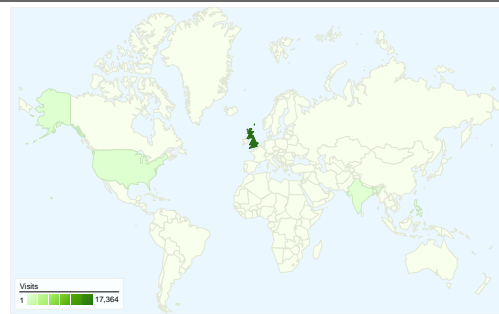

Visitors
13,143

Map Overlay

Traffic Sources Overview

- **Search Engines**
12,846.00 (69.86%)
- **Referring Sites**
4,177.00 (22.72%)
- **Direct Traffic**
1,364.00 (7.42%)

Content Overview

Pages	Pageviews	% Pageviews
/	9,915	15.07%
/work-for-us/current-	6,847	10.41%
/contact/	3,801	5.78%
/work-for-us/	2,783	4.23%
/a-to-z/	2,258	3.43%

13,143 people visited this site

18,387 Visits

13,143 Absolute Unique Visitors

65,800 Pageviews

3.58 Average Pageviews

00:02:15 Time on Site

44.54% Bounce Rate

57.49% New Visits

All traffic sources sent a total of 18,387 visits

7.42% Direct Traffic

22.72% Referring Sites

69.86% Search Engines

- **Search Engines**
12,846.00 (69.86%)
- **Referring Sites**
4,177.00 (22.72%)
- **Direct Traffic**
1,364.00 (7.42%)

18,387 visits came from 95 countries/territories

Site Usage

Visits	Pages/Visit	Avg. Time on Site	% New Visits	Bounce Rate	
18,387 % of Site Total: 100.00%	3.58 Site Avg: 3.58 (0.00%)	00:02:15 Site Avg: 00:02:15 (0.00%)	57.51% Site Avg: 57.49% (0.05%)	44.54% Site Avg: 44.54% (0.00%)	
Country/Territory	Visits	Pages/Visit	Avg. Time on Site	% New Visits	Bounce Rate
United Kingdom	17,364	3.61	00:02:15	56.11%	43.82%
United States	255	2.55	00:01:19	92.16%	70.98%
India	77	3.52	00:02:21	81.82%	51.95%
Philippines	49	1.84	00:01:17	100.00%	79.59%
(not set)	49	3.31	00:04:08	73.47%	40.82%
France	48	3.06	00:01:42	43.75%	39.58%
Germany	44	2.93	00:02:13	72.73%	43.18%
Australia	33	5.30	00:03:41	81.82%	30.30%
Ireland	28	3.43	00:03:41	75.00%	42.86%
Canada	26	1.77	00:00:39	96.15%	57.69%